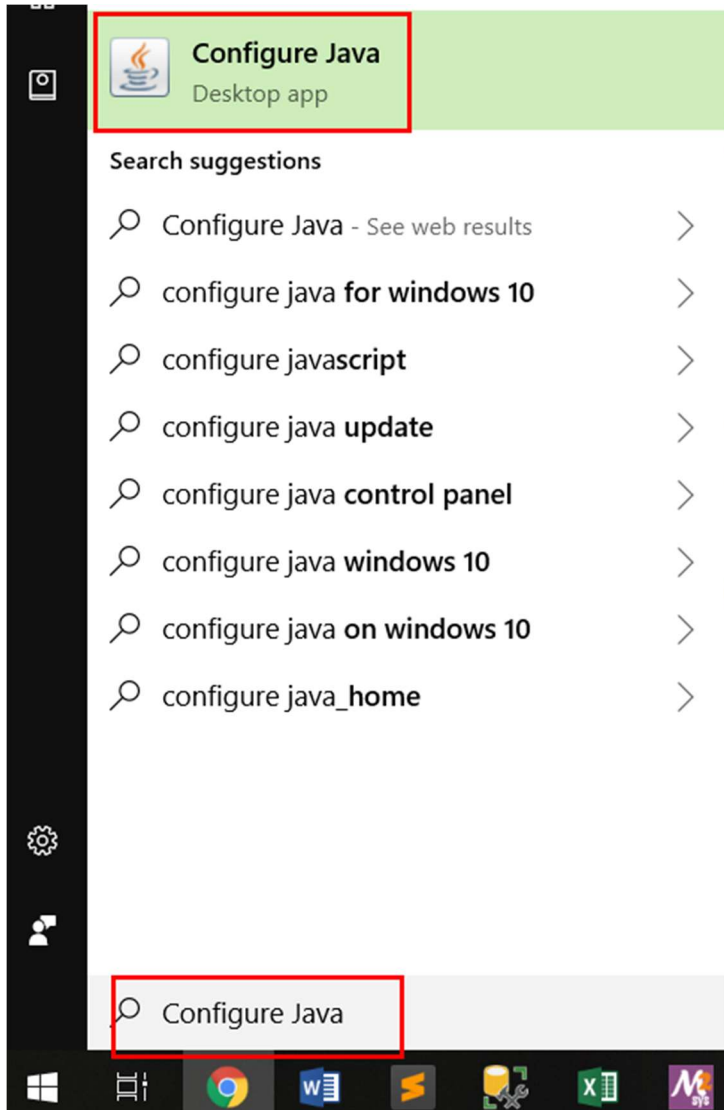

# How To Check Your Java Version

If you are uncertain what version of Java you are running you are able to check this by running "Configure Java". You can launch this by using the built in Windows search functionality:

Once loaded you will see the version of Java you have installed: